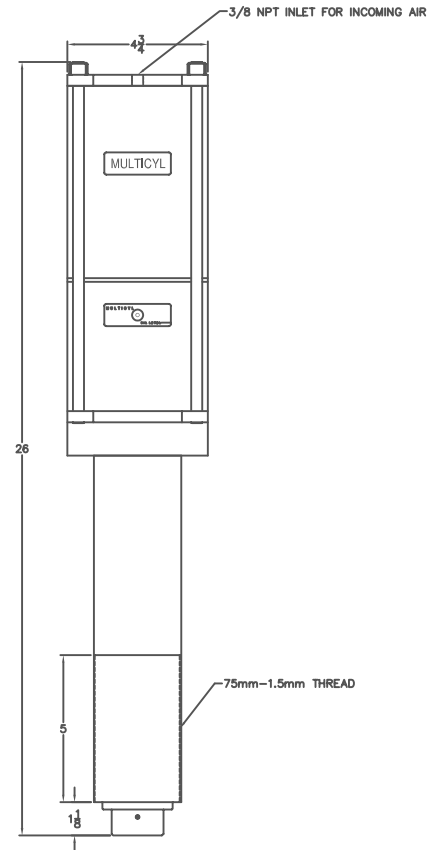

XL 5-12-48 CYLINDER
1 1/2 OVERALL STROKE
1 1/2 POWER STROKE
2 1/2 TON MAX OUTPUT

MULTICYL Inc.
640 Hardwick Road, Unit 5
Bolton, Ontario
Canada L7E 5R1
(905) 951-0670
FAX (905) 951-0672